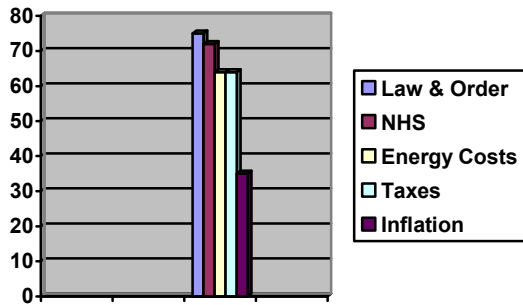

HEVINGHAM SURVEY 2008 RESULTS

General Issues

The 5 most important issues were:

Law & Order

Have you ever been a victim of crime?

How safe do you feel in your neighbourhood?

Are there enough police on the streets?

Do you have a problem with anti-social behaviour in your area?

Council Services

Do you feel that you get value for money for the services provided by:

Broadland District Council?

Norfolk County Council?

Hevingham Ward